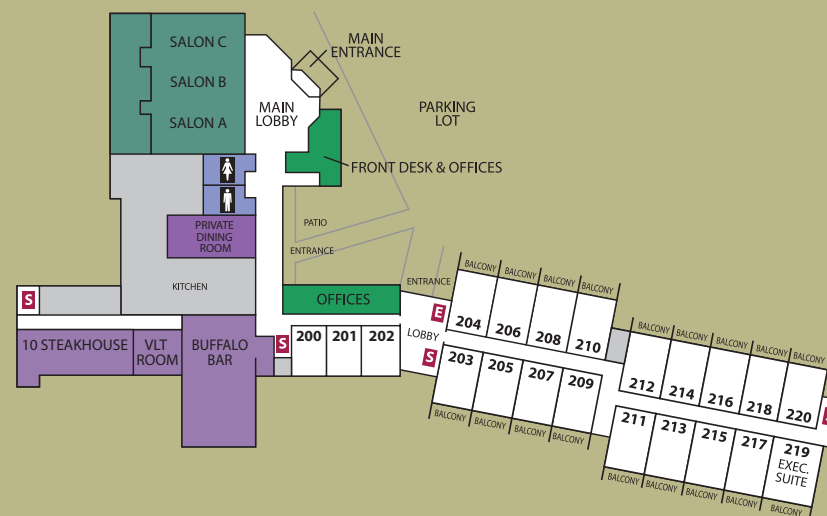

### MAIN LEVEL

Front Desk... 0

The Buffalo Bar &  
10 Steakhouse... 8523/8505

## Lower Level

## Main Level

**The third floor follows  
the same layout /  
room positions as the  
main level.**

FOR ROOM RESERVATIONS  
AND GENERAL INFORMATION CALL

1-866-ELKHORN  
(1-866-355-4676)  
OR (204) 848-2802