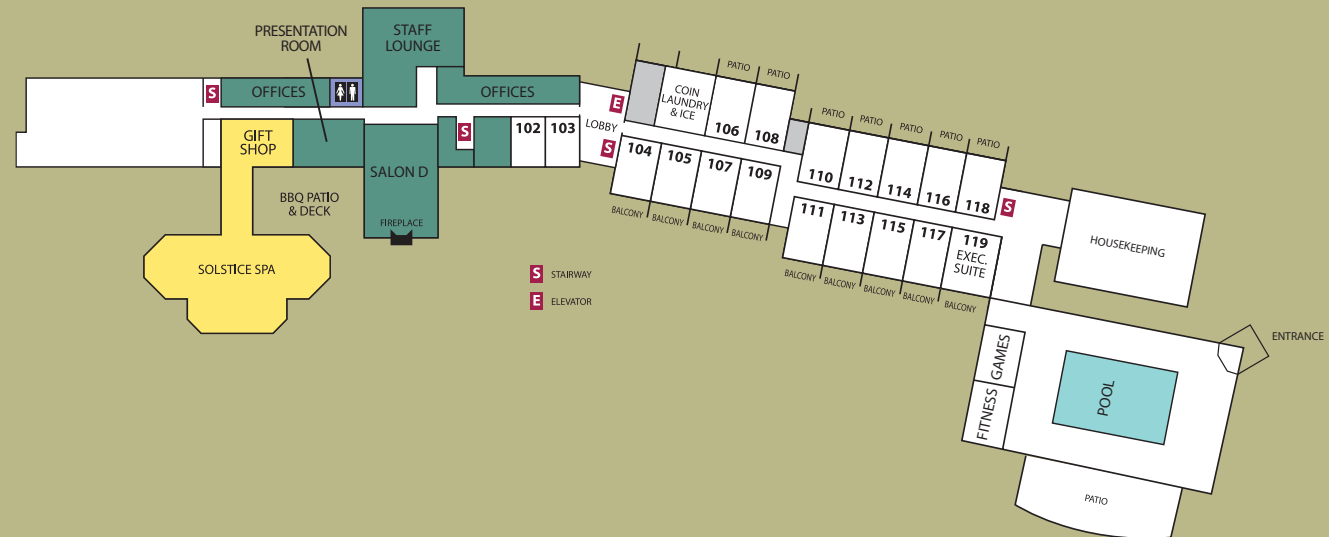

### LOWER LEVEL

Solstice Spa... 8739

Housekeeping... 8509

### MAIN LEVEL

Front Desk... 0

The Buffalo Bar &  
10 Steakhouse... 8523/8505

## Lower Level

## Main Level

**The third floor follows  
the same layout /  
room positions as the  
main level.**

FOR ROOM RESERVATIONS  
AND GENERAL INFORMATION CALL

1-866-ELKHORN  
(1-866-355-4676)  
OR (204) 848-2802